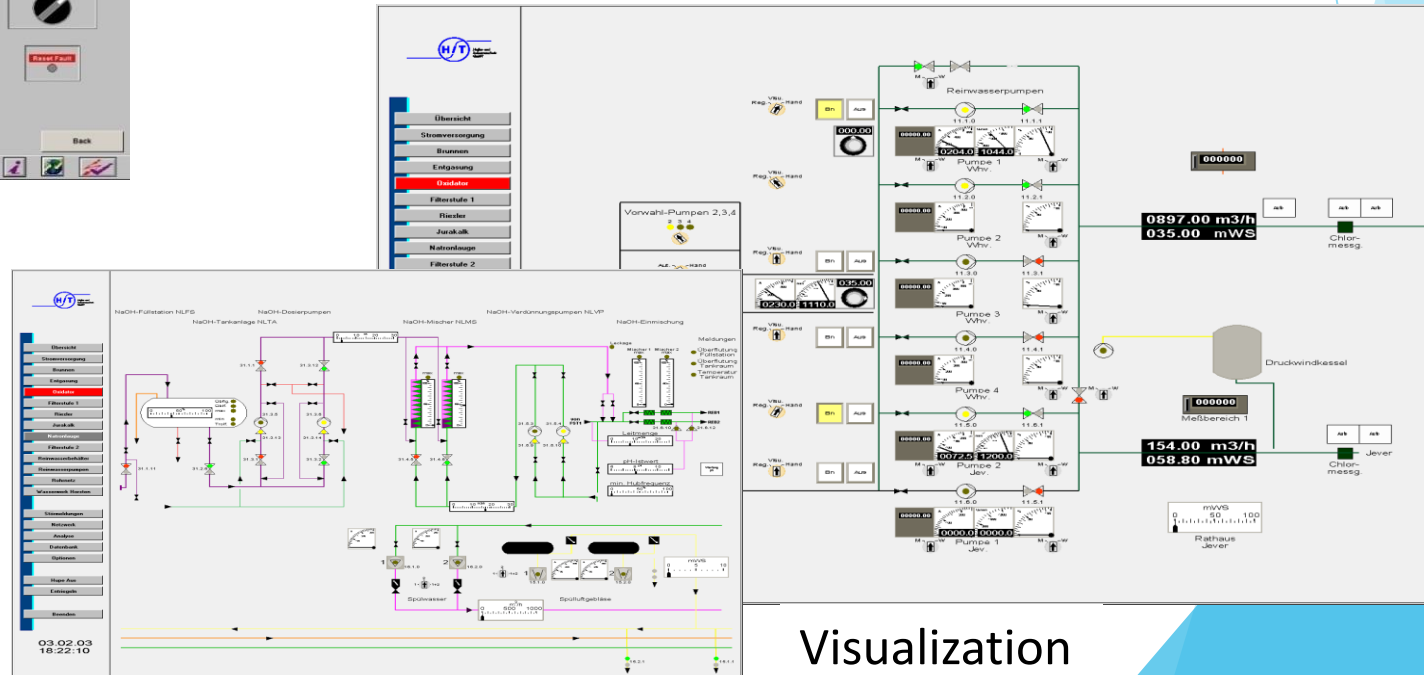

Contractual area

ASEAN Countries, Hong Kong, Australia, New Zealand

Place: 16.6.2010 Date: 6.7.2010

Partner:  BROSA: 

Partner: HIT Hafen- und Industrietechnik GmbH

Process Control Systems

AGV, 5-120t

Crane Refurbishment