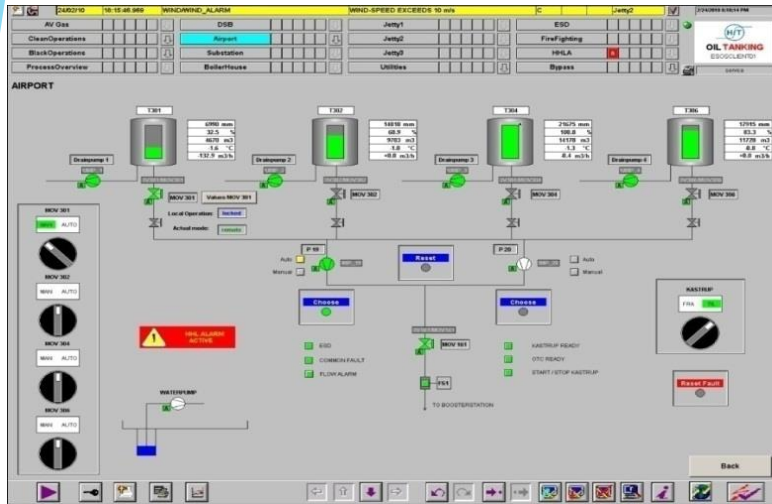

Partner: Brosa AG

Load Cells
Anti-Snag/Overload Systems
LMIs
TBM Face Pressure Measurement
Ex-Proof Sensors

Bellmond Technologies Pte Ltd

Partner: Brosa AG

CONTRACT

for the authorized Sales and Service Partner

Contractual area

ASEAN Countries, Hong Kong, Australia, New Zealand

Place: 16.6.2010 Date: 6.7.2010

Partner:  BROSA: 

Partner: HIT Hafen- und Industrietechnik GmbH

Process Control Systems

AGV, 5-120t

Crane Refurbishment